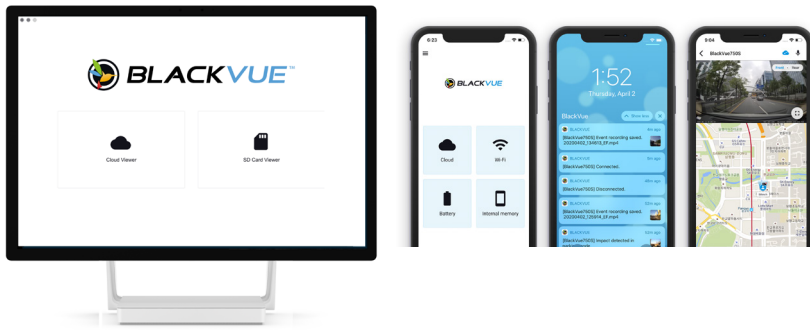

BLACKVUE APP & VIEWER

The BlackVue app for iOS and Android is free to download and use and allows you to conveniently control your dash cam from your smartphone.

Access your camera's configuration settings, video files and use camera Live View for easy set-up and positioning of the DR750X in your vehicle. The app also controls BlackVue Cloud and its unique set of connected features including Emergency Notifications, Live View, Video Back-Up and Real Time Tracking.

BlackVue Viewer for Windows and Apple Mac is free to download and allows you to easily configure your camera's settings and view video clips.

Access recordings on your camera's microSD card, simultaneously viewing front and rear camera footage, moving maps and GPS data including time, date and speed. All video clips are listed by date, time and recording mode (Normal, Parking, Event, etc.), making it simple to quickly identify and archive important footage.

BlackVue Viewer also provides access to your camera's settings, as well as the ability to update your dashcam's firmware when necessary.

Viewer also allows you to connect to your DR750X over the Cloud, accessing Live View, Real Time Tracking etc., anytime and anywhere.

KEY FEATURES

- Full HD @ 60 Frames Per Second (FPS), 2.1 Mega Pixel SONY STARVIS CMOS Sensor
- Optional 4G CM100LTE module for always-on BlackVue Cloud connectivity
- Built-in GPS adds optional location and speed data overlay to recordings
- Wi-Fi for connection to smartphone or tablet via BlackVue app
- 162° ultra-wide viewing angle captures every detail of the story
- Intelligent Park Mode protects your vehicle while you are not around
- Loop Recording and Event File Overwrite Protection
- Impact Detection, Motion Detection and Time Lapse Recordings
- Enhanced Night Vision for optimal low-light video quality and clarity
- 32GB microSD memory card included as standard
- Discreet stealth design and quick release windscreen mount
- BlackVue App for iOS & Android - easily change settings and view recordings
- BlackVue Viewer for PC & Mac - change camera configuration and view footage