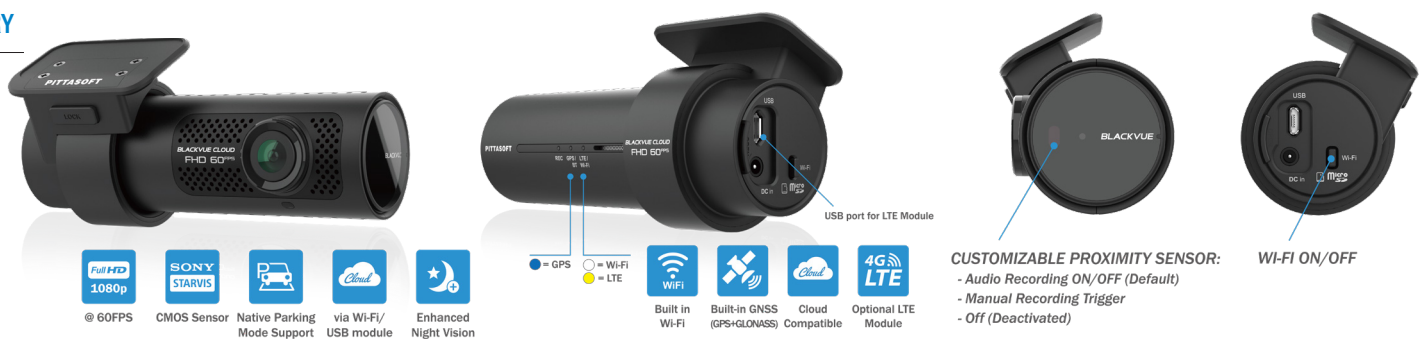

GALLERY

RELATED PRODUCTS

Connectivity module

- 4G LTE connectivity
- BlackVue Cloud
- Vodafone Smart SIM, 40GB per month for £4 p.m

1 hour charge / 24 hours+ power

- Extended Parking Mode for your BlackVue
- Fast-charging, expandable
- Bluetooth and free battery manager app
- 40-minute charging time when hardwired

BOX CONTENTS

- DR750X-1CH
- Vehicle Power Cable
- Hardwire Power Cable
- Double-Sided Tape for Mounting
- Cable Clips (5 included)
- microSD Card
- microSD Card Reader
- Pry Tool
- User Manual

SET-UP INFORMATION

EAN : 8809352138438 (32GB Version)
EAN : 8809352138445 (64GB Version)
EAN : 8809352138452 (128GB Version)
EAN : 8809352138469 (256GB Version)

Unit Dimensions (WxHxD) :
138mm x 53mm Diameter

Unit Weight : 210g

Packaging Dimensions (WxHxD) :
194mm x 95mm x 120mm

Packaging Weight : 502g