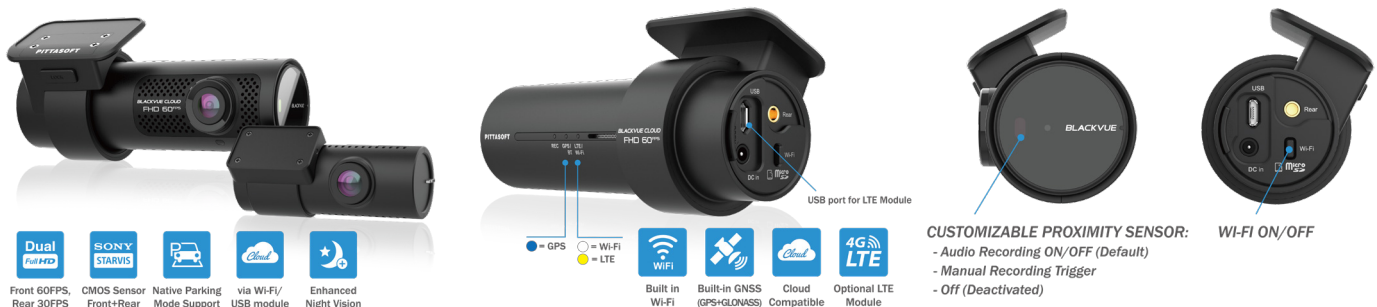

GALLERY

RELATED PRODUCTS

Connectivity module

- 4G LTE connectivity
- BlackVue Cloud
- Vodafone Smart SIM, 40GB per month for £4 p.m

1 hour charge / 24 hours+ power

- Extended Parking Mode for your BlackVue
- Fast-charging, expandable
- Bluetooth and free battery manager app
- 40-minute charging time when hardwired

BOX CONTENTS

- DR750X-2CH
- DR750X Rear Camera
- Vehicle Power Cable
- Hardwire Power Cable
- Rear Camera Connection Cable
- Double-Sided Tape for Mounting
- Cable Clips (8 included)
- microSD Card
- microSD Card Reader
- Pry Tool
- User Manual

SET-UP INFORMATION

EAN : 8809352138476 (32GB Version)
EAN : 8809352138483 (64GB Version)
EAN : 8809352138490 (128GB Version)
EAN : 8809352138506 (256GB Version)
Unit Dimensions (WxHxD) :
138mm x 53mm Diameter
Unit Weight (Front) : 210g
Packaging Dimensions (WxHxD) :
194mm x 95mm x 120mm
Packaging Weight : 702g